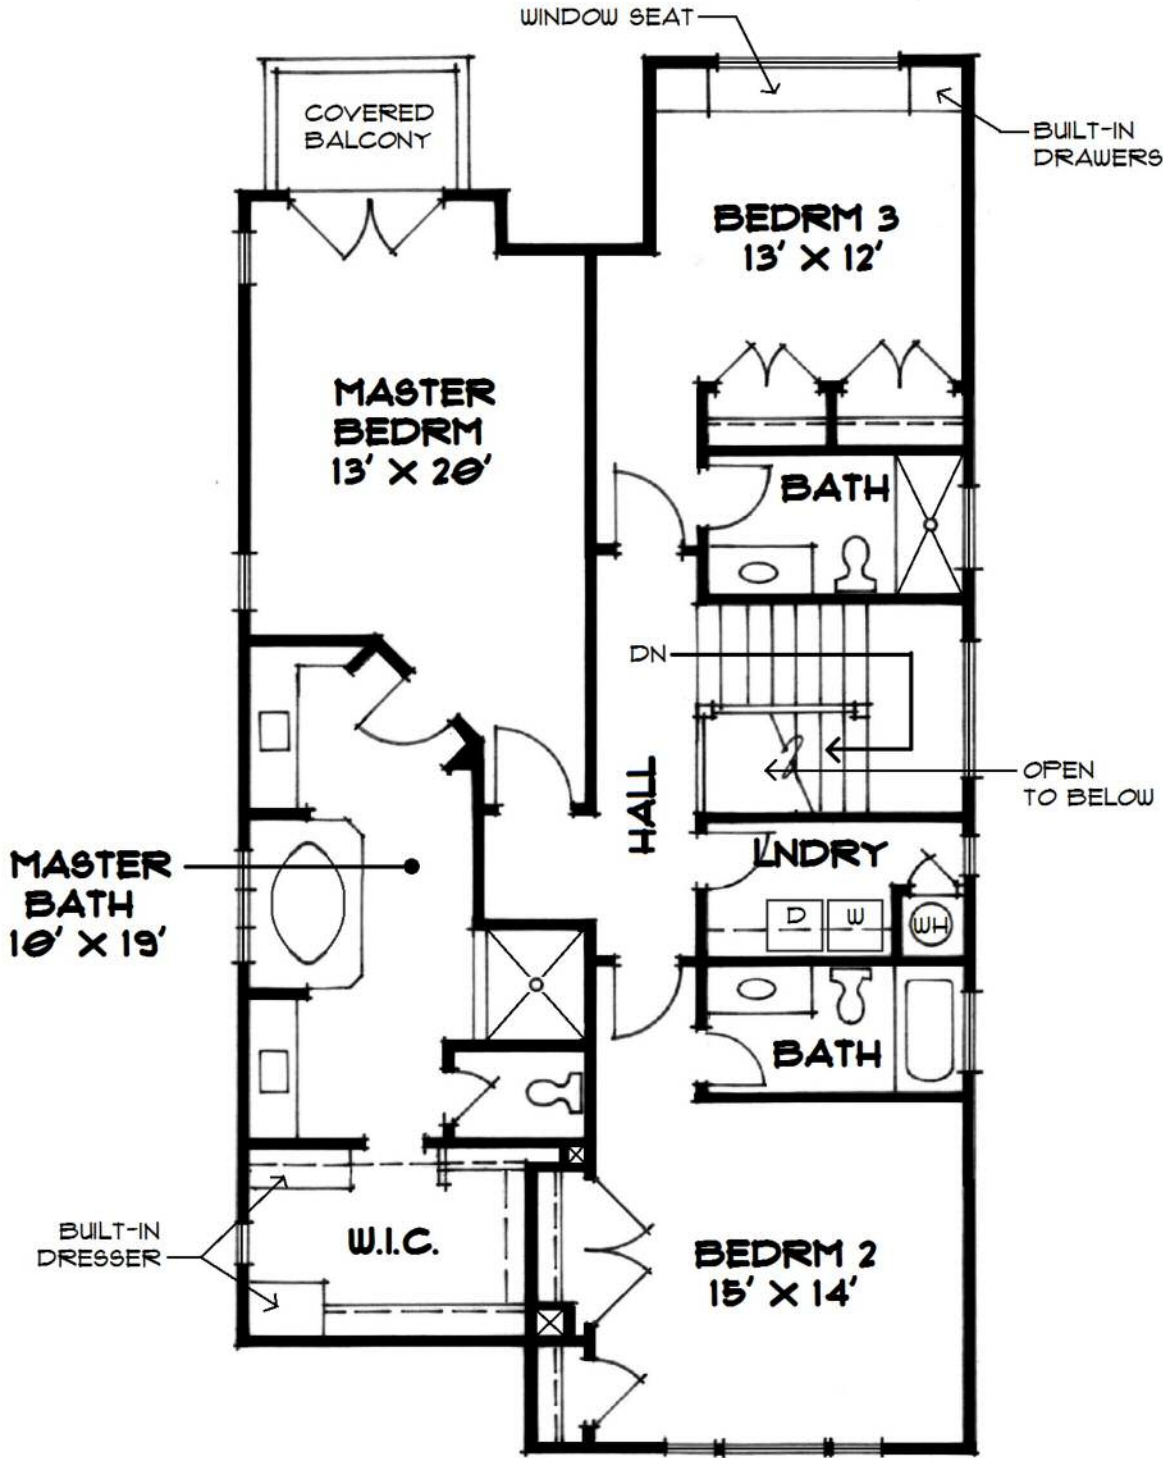

**630 B AVENUE
CORONADO, CA
92118**

SITE PLAN

630 B AVENUE
CORONADO, CA
92118

FIRST FLOOR PLAN

SCALE APPROXIMATE
MEASUREMENTS SHOULD
BE CONFIRMED

NORTH

**630 B AVENUE
CORONADO, CA
92118**

SECOND FLOOR PLAN

SCALE APPROXIMATE
MEASUREMENTS SHOULD
BE CONFIRMED

**630 B AVENUE
CORONADO, CA
92118**

GUEST SUITE FLOOR PLAN

SCALE APPROXIMATE
MEASUREMENTS SHOULD
BE CONFIRMED