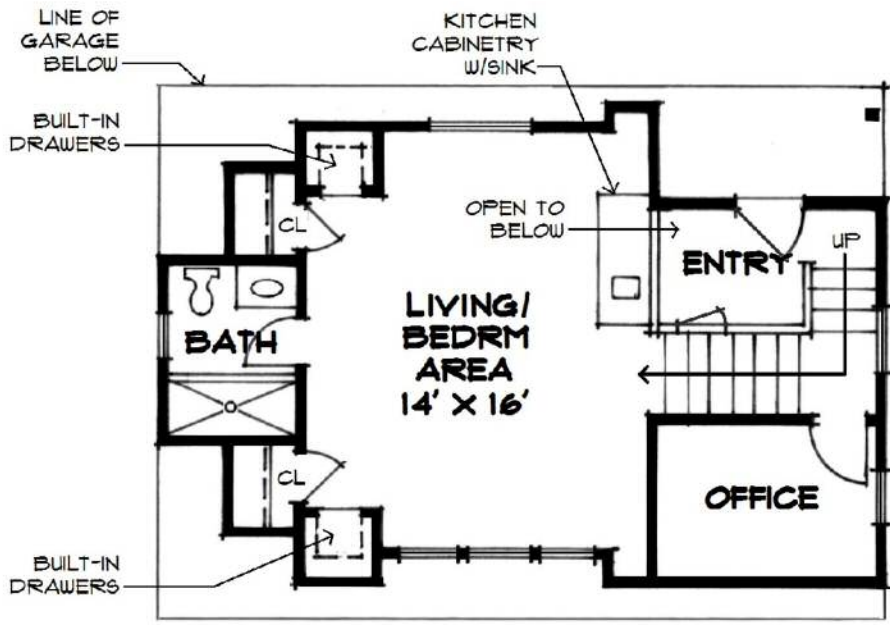

**630 B AVENUE
CORONADO, CA
92118**

SITE PLAN

630 B AVENUE
CORONADO, CA
92118

FIRST FLOOR PLAN

SCALE APPROXIMATE
MEASUREMENTS SHOULD
BE CONFIRMED

NORTH

**630 B AVENUE
CORONADO, CA
92118**

SECOND FLOOR PLAN

SCALE APPROXIMATE
MEASUREMENTS SHOULD
BE CONFIRMED

**630 B AVENUE
CORONADO, CA
92118**

GUEST SUITE FLOOR PLAN

SCALE APPROXIMATE
MEASUREMENTS SHOULD
BE CONFIRMED