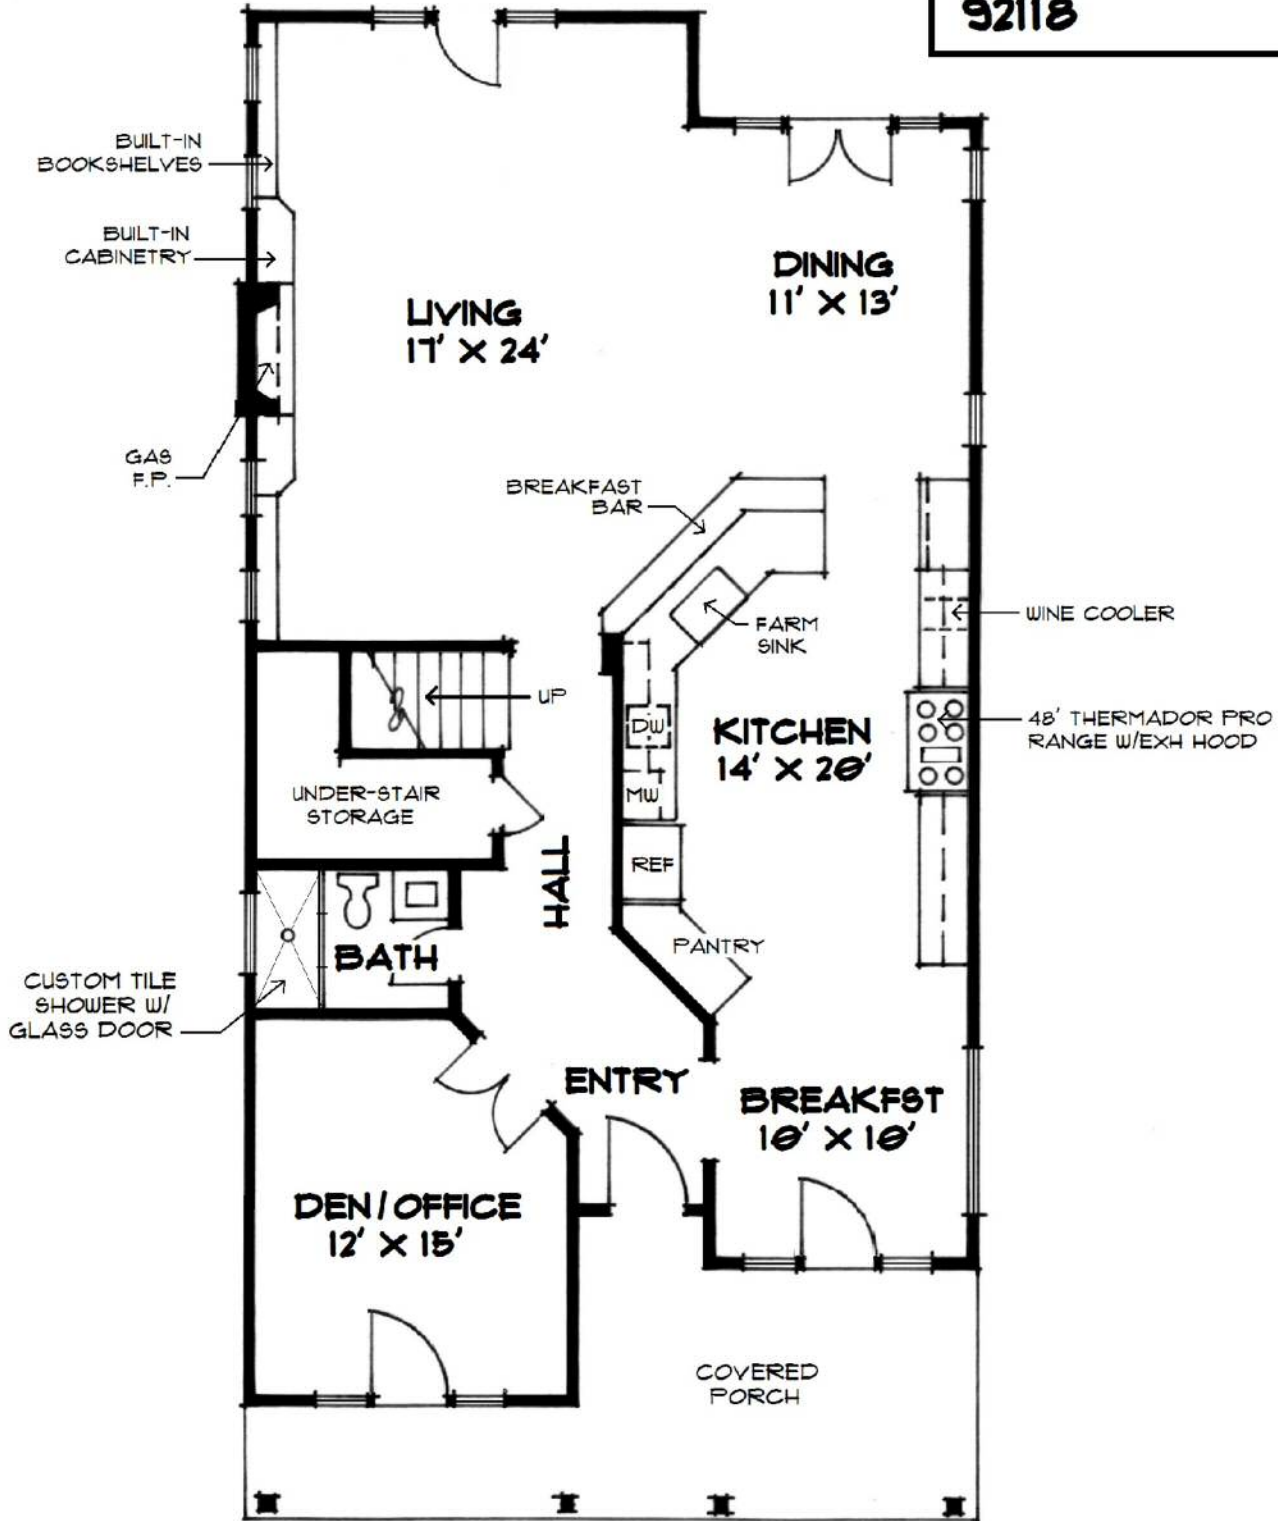

**630 B AVENUE
CORONADO, CA
92118**

SITE PLAN

630 B AVENUE
CORONADO, CA
92118

FIRST FLOOR PLAN

SCALE APPROXIMATE
MEASUREMENTS SHOULD
BE CONFIRMED

NORTH

**630 B AVENUE
CORONADO, CA
92118**

SECOND FLOOR PLAN

SCALE APPROXIMATE
MEASUREMENTS SHOULD
BE CONFIRMED

**630 B AVENUE
CORONADO, CA
92118**

GUEST SUITE FLOOR PLAN

SCALE APPROXIMATE
MEASUREMENTS SHOULD
BE CONFIRMED