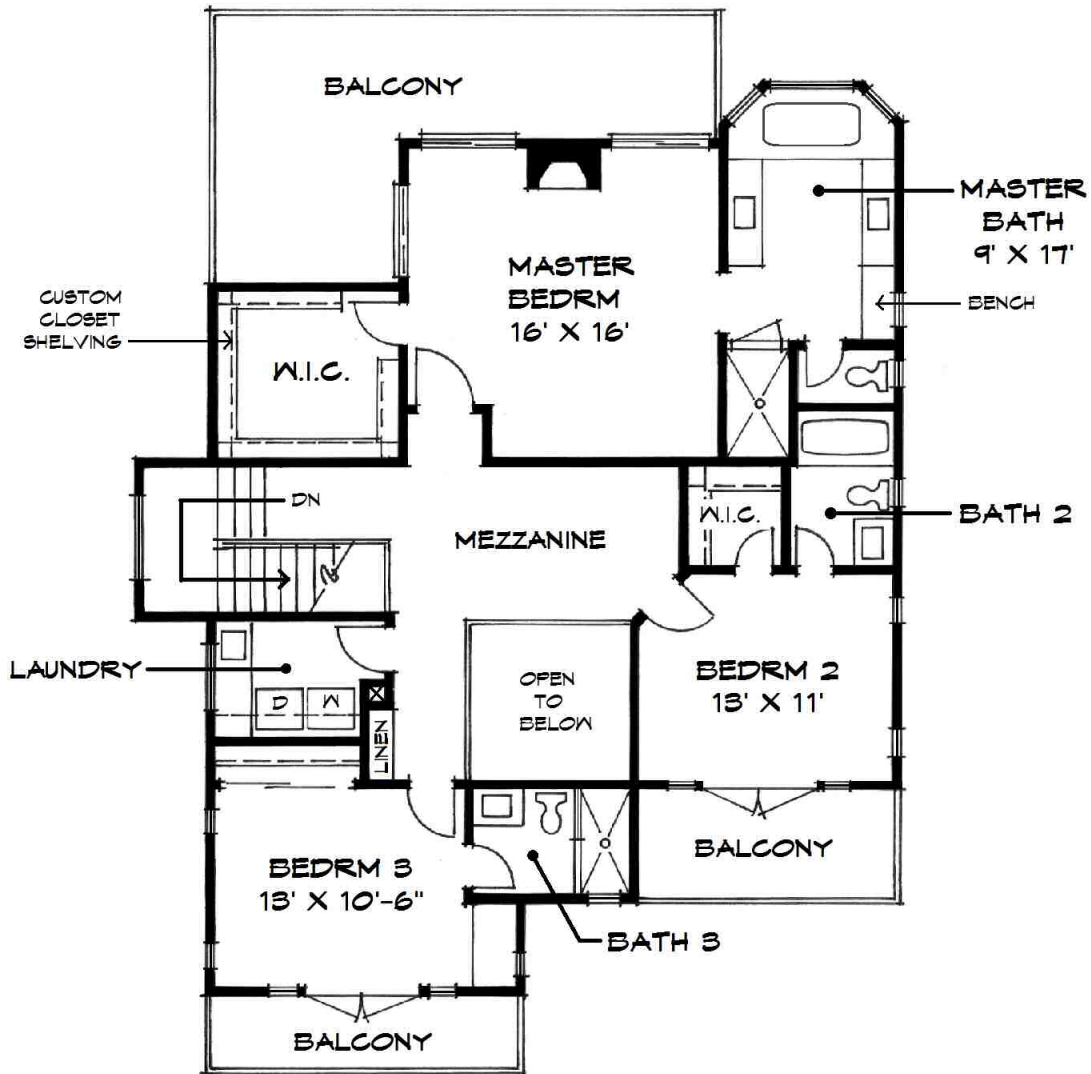

740 CORONADO AVENUE CORONADO, CA 92118

SITE PLAN

SCALE APPROXIMATE

ALL MEASUREMENTS SHOULD
BE CONFIRMED.

NORTH

**740 CORONADO AVENUE
CORONADO, CA 92118**

FIRST FLOOR PLAN

SCALE APPROXIMATE

ALL MEASUREMENTS SHOULD BE CONFIRMED

NORTH

**740 CORONADO AVENUE
CORONADO, CA 92118**

SECOND FLOOR PLAN

SCALE APPROXIMATE

ALL MEASUREMENTS SHOULD
BE CONFIRMED

NORTH