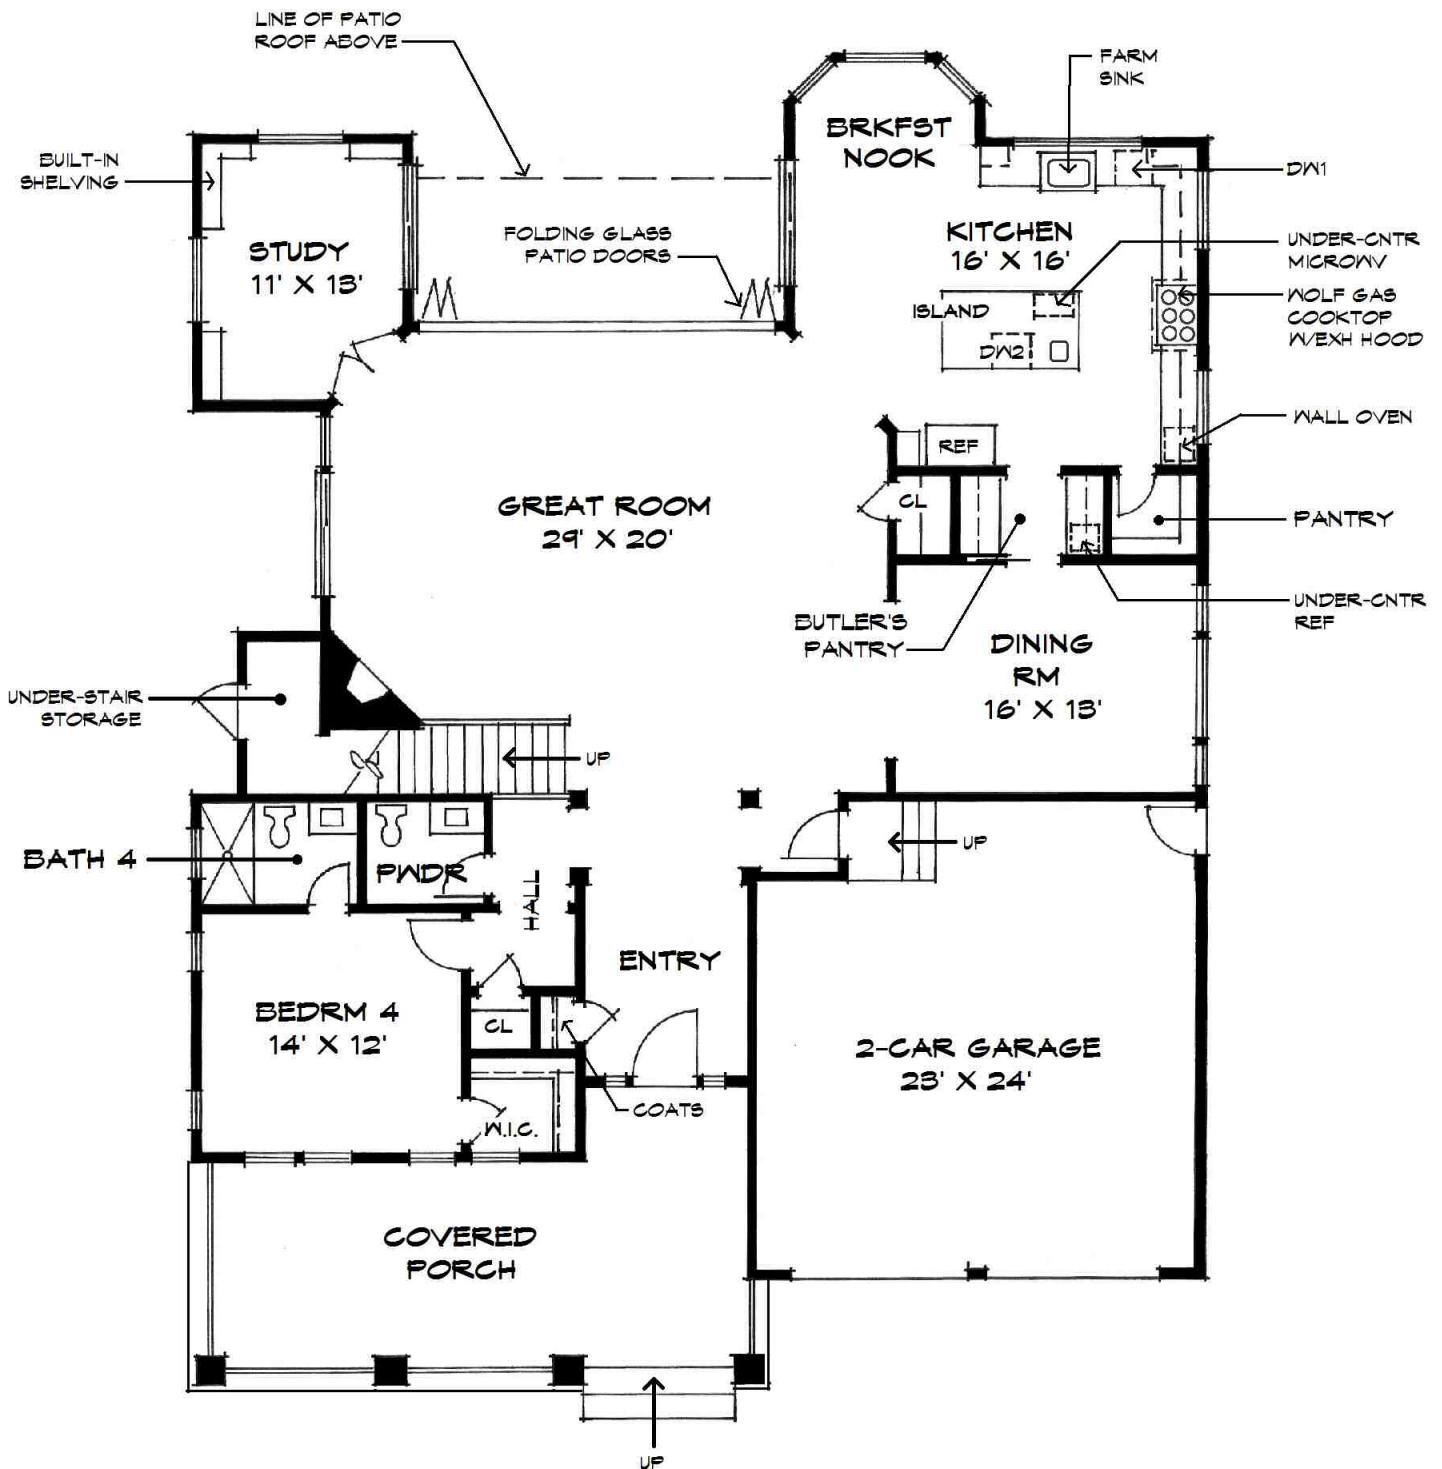

740 CORONADO AVENUE CORONADO, CA 92118

SITE PLAN

SCALE APPROXIMATE

ALL MEASUREMENTS SHOULD
BE CONFIRMED.

NORTH

**740 CORONADO AVENUE
CORONADO, CA 92118**

FIRST FLOOR PLAN

SCALE APPROXIMATE

ALL MEASUREMENTS SHOULD BE CONFIRMED

NORTH

**740 CORONADO AVENUE
CORONADO, CA 92118**

SECOND FLOOR PLAN

SCALE APPROXIMATE

ALL MEASUREMENTS SHOULD
BE CONFIRMED

NORTH